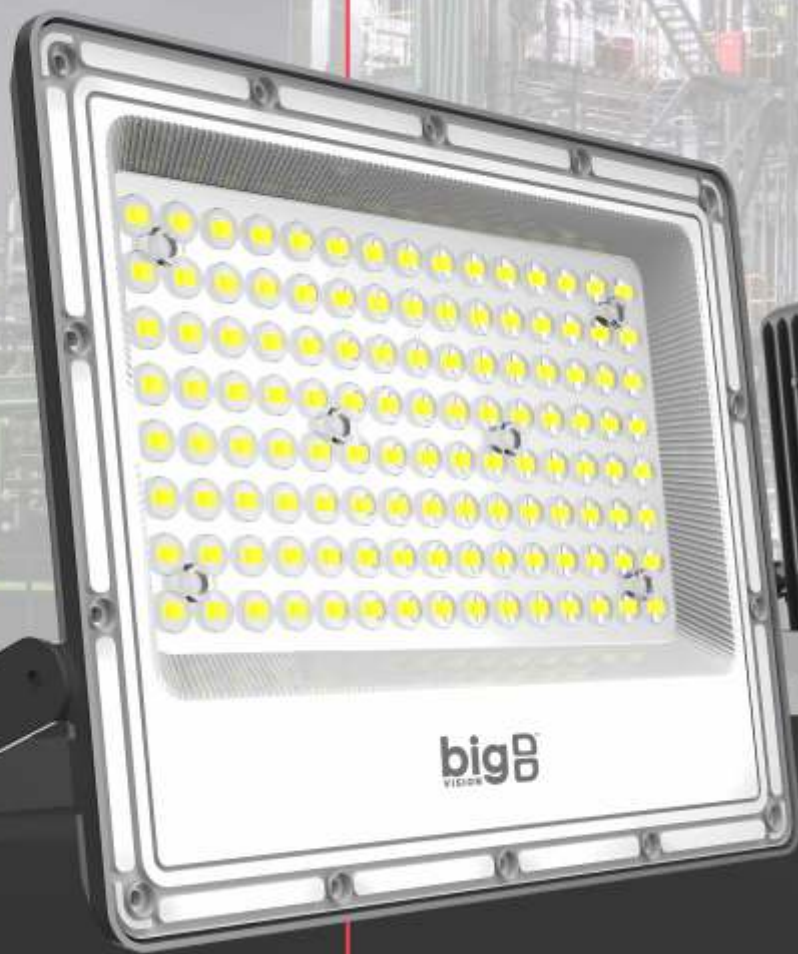

DIMENSIONS 227x55x218mm 227x55x218mm 288x70x272mm 388x70x272mm 288x70x272mm

 OVER VOLTAGE PROTECTION

 IP66 PROTECTED

 HIGH LUMEN

Body Color **Black**
 Grey

Light Color **WH** **WW**

bigB
VISION

MADE IN INDIA

MATRIX
FLOOD
LED LIGHT

WATTAGE	50W	100W	200W
DIMENSIONS	227x55x218mm	288x70x272mm	288x70x272mm

OVER VOLTAGE
PROTECTION

IP66
PROTECTED

HIGH
LUMEN

bigvisionelectrical.com

Body Color

Black
Grey