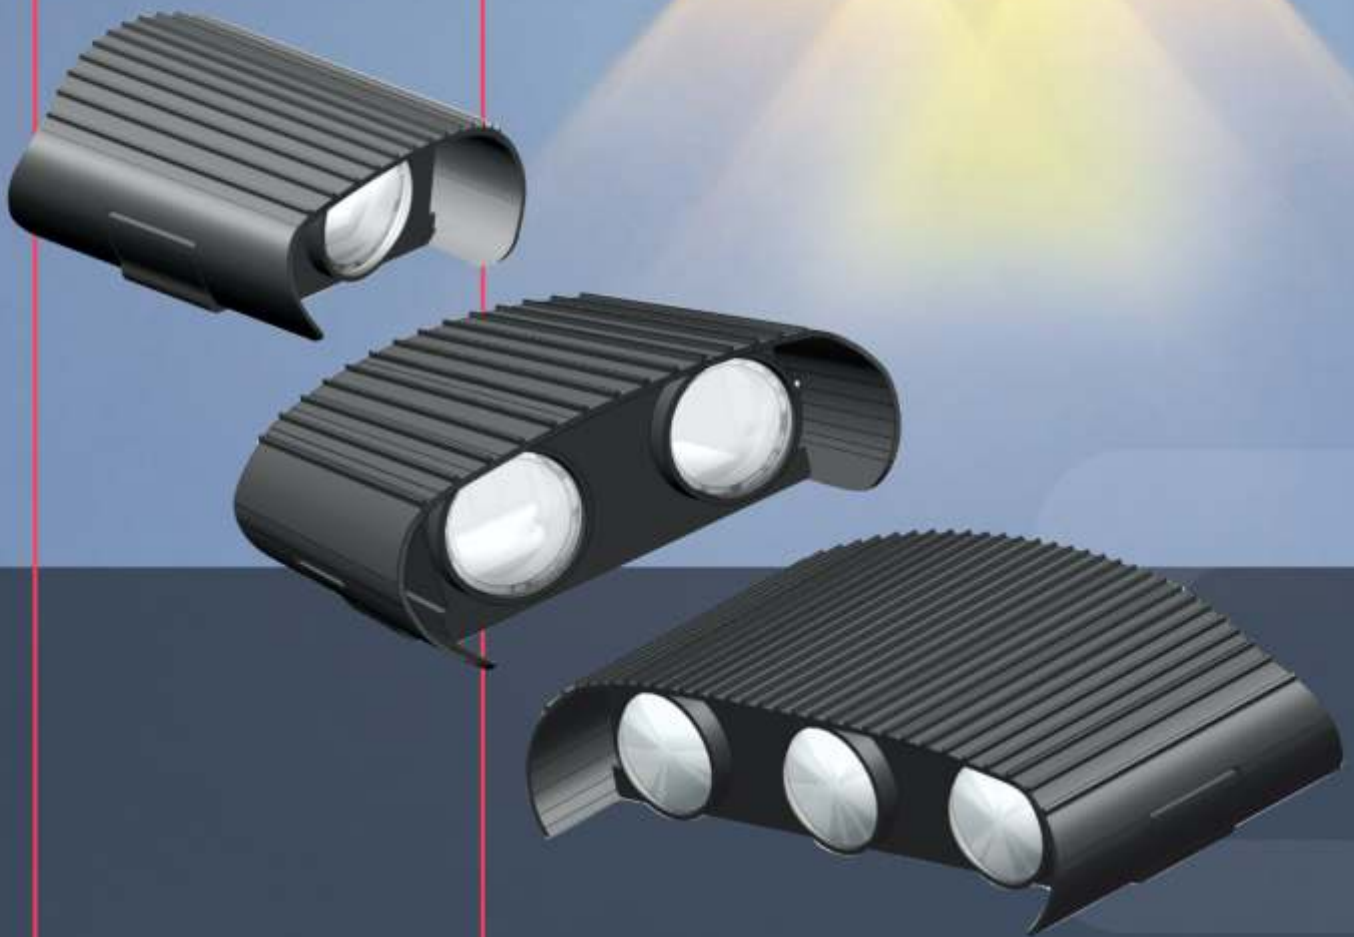

bigo
VISION

MADE IN INDIA

**LED
UP-DOWN
WALL LIGHT**

bigviselectrical.com

WATTAGE	2W 2 WAY	4W 4 WAY	6W 6 WAY
DISCRIPTION	2 WAY 1+1 WALL LIGHT	4 WAY 2+2 WALL LIGHT	6 WAY 3+3 WALL LIGHT

HIGH LUMEN

EASY TO INSTALL

PERFECT WALL LIGHT

Light Color

SINGLE COLOR

AUTO RBP COLOR

3in1 COLOR