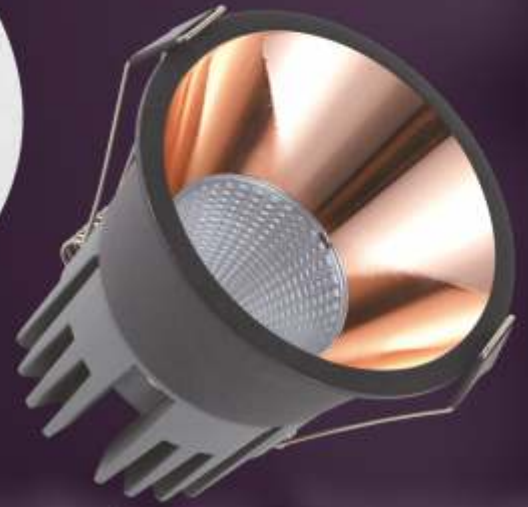

WITH REFLECTOR