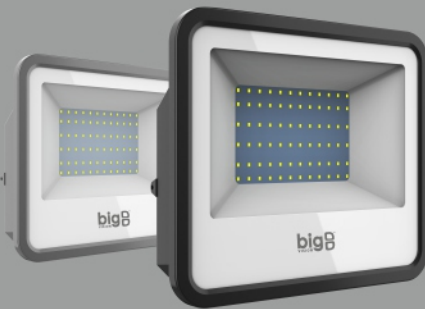

NEW GRAVITY FLOOD LIGHT

Black **Grey**
DOB CHOKE

PRODUCT	WATT	SIZE (mm)	M.R.P ₹ (incl. of 18% Tax)	PKG	LIGHT COLOR
BV1 30	50W	227*55*218	2999	16	WH WW
BV1 31	100W	288*70*272	4999	8	WH WW