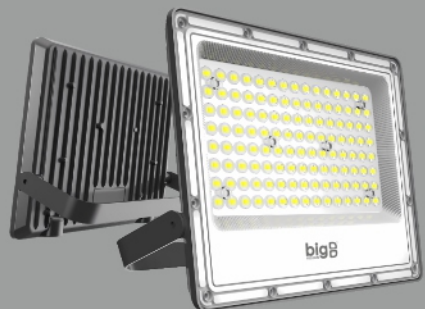

MATRIX FLOOD LIGHT

PRODUCT	WATT	SIZE (mm)	M.R.P ₹ (incl. of 18% Tax)	PKG	LIGHT COLOR
BV1 32	50W	227x55x218	2159	30	WH
BV1 33	100W	288x70x272	3459	18	WH
BV1 34	200W	288x70x272	6999	12	WH