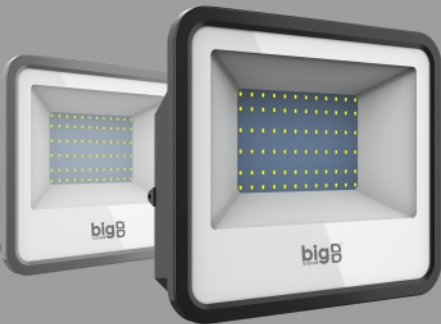

SUPER GRAVITY FLOOD LIGHT

Black **Grey**
DOB CHOKE

PRODUCT	WATT	SIZE (mm)	M.R.P ₹ (incl. of 18% Tax)	PKG	LIGHT COLOR
BV1 25	30W	-	-	-	WH
BV1 26	50W	185*50*180	2749	30	WH WW
BV1 27	100W	227*55*218	4799	10	WH WW
BV1 28	150W	288*70*272	7999	8	WH
BV1 29	200W	318*75*308	8599	5	WH